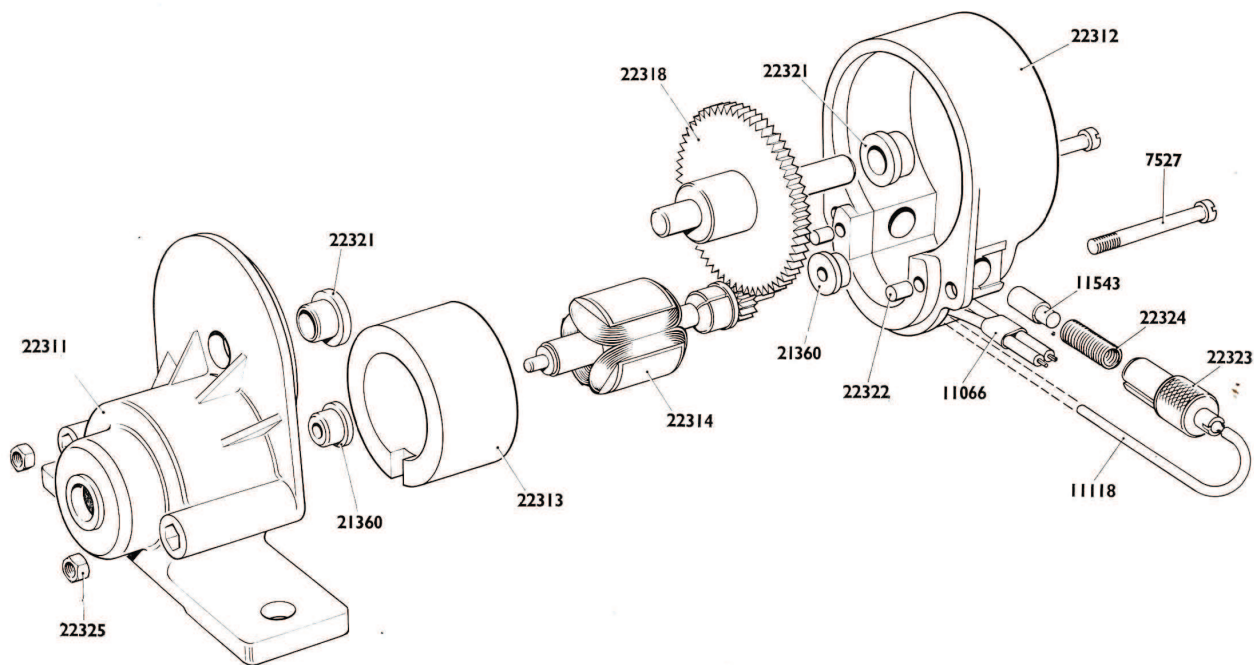

MECCANO 'EMEBO' MOTOR (4-12v.)

- | | | | | |
|-------|-------------------------|---|-------|--------------------------------------|
| 22311 | Magnet Housing | } | 18602 | Magnet Housing and Bearings Assembly |
| 22321 | Flanged Bearing | | | |
| 21360 | Flanged Bearing | | | |
| 22321 | Flanged Bearing | } | 18603 | Gear Housing and Bearings Assembly |
| 21360 | Flanged Bearing | | | |
| 22312 | Gearing Housing | | | |
| 22313 | Ring Magnet | | | |
| 22314 | Armature Shaft Assembly | | | |
| 22318 | Spur Gear Assembly | | | |
| 11543 | Brush | } | 18604 | Brush Holder and Wire Assembly |
| 22323 | Brush Holder | | | |
| 11118 | Connecting Wire | | | |
| 22324 | Brush Spring | | | |
| 7527 | Screw | | | |
| 22325 | Nut | | | |
| 11066 | P.V.C. Sleeve | | | |
| 22322 | Magnet Retaining Plug | | | |