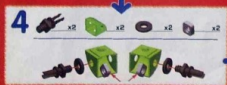

③  
+  
④

**6**

- Green 1x3 Technic Plate with Hole: x2
- Yellow 1x2 Technic Pin: x1
- Yellow 1x2 Technic Pin: x1
- Grey 1x2 Technic Pin: x2
- Black 1x2 Technic Pin: x2
- Black 1x2 Technic Pin: x2
- Black 1x2 Technic Pin: x1

**7**

- Black 1x2 Technic Pin: x1
- Black 1x2 Technic Pin: x2
- Yellow 1x2 Technic Pin: x1
- Yellow 1x2 Technic Pin: x2
- Yellow 1x2 Technic Pin: x2
- Black 1x2 Technic Pin: x4
- Black 1x2 Technic Pin: x2
- Black 1x2 Technic Pin: x1

10mm

**8**

- Blue 1x2 Technic Pin: x1
- Yellow 1x2 Technic Pin: x1
- Yellow 1x2 Technic Pin: x2
- Black 1x2 Technic Pin: x2

(16) Many of the models and component parts are unique and original designs which are the property of MECCANO S.N. They are protected by national legislation on industrial designs, trademarks and/or copyrights throughout many countries. For detailed information, please contact: MECCANO S.N. Meccano S.N. does not accept responsibility for failure to follow instructions. BE Use of parts for any purpose other than as specified in the instructions BE any alteration of any parts or components. MECCANO S.N. respects children's safety. All models are tested by children.