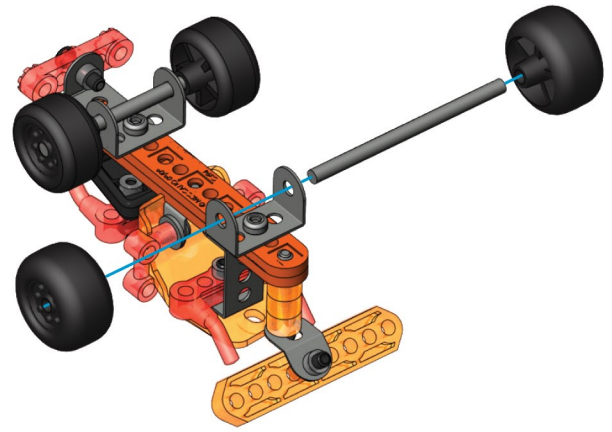

7

- 60mm 2 1/2" AT17 (0016A) X1
- A887 (0187J) X2