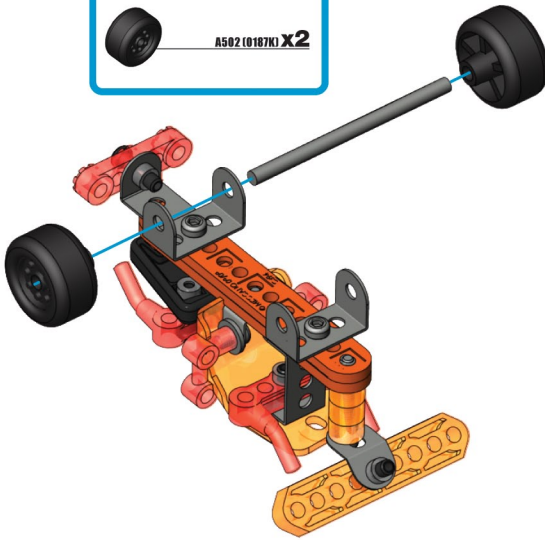

6

- 60mm 2 1/2" AT17 (0016A) X1
- A502 (0187K) X2