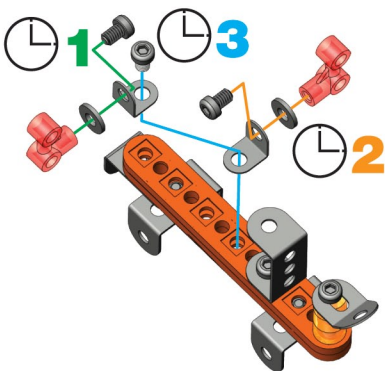

3

- C330 X2
- A423 (0260F) X2
- S1 5,8mm 15/64" AG37 (0037B) X3
- A138 (0038B) X2