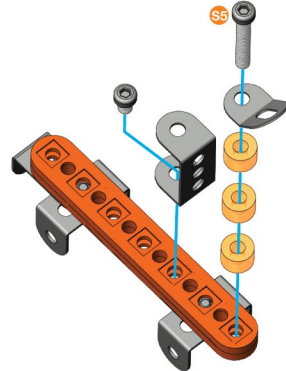

2

- A548 (0048E) X1
- A712 (0012C) X1
- A238 (0038A) X3
- S5 25,4mm 1" AG12 (0111E) X1
- S1 5,8mm 15/64" AG37 (0037B) X1