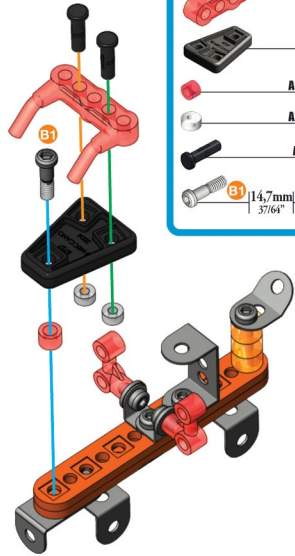

4

- B017 X1
- B727 X1
- A338 (0038B) X1
- A259 (0059C) X2
- A421 (0260D) X2
- S1 14,7mm 37/64" A247 (0147D) X1