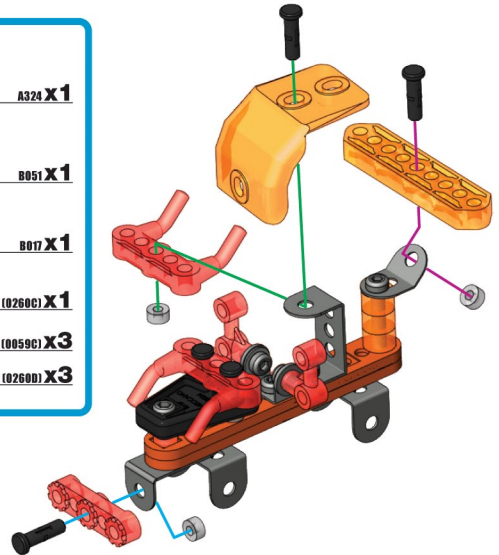

5

- A324 X1
- B051 X1
- B017 X1
- A420 (0260C) X1
- A259 (0059C) X3
- A421 (0260D) X3