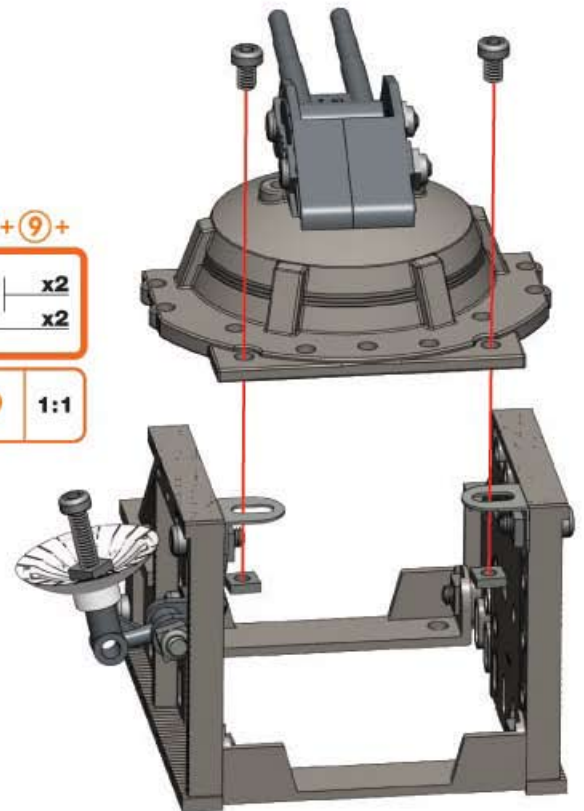

4 + 6 +

-  9,5mm | 3/8" x1
-  x1

-  S2 1:1

8

-  x1
-  x1
-  x1
-  S5 28mm | 1 1/8" x2
-  x2

-  S6 1:1

9

-  x1
-  x1
-  x1
-  x2

-  1:1

10

7+9+

-  x2
-  x2

-  1:1

11

Ref: S150

1			2
1			2

Code: 854451 182001

12

- x3
- x3
- 19mm x3
3/4" x3
- x3

x3

13

x3